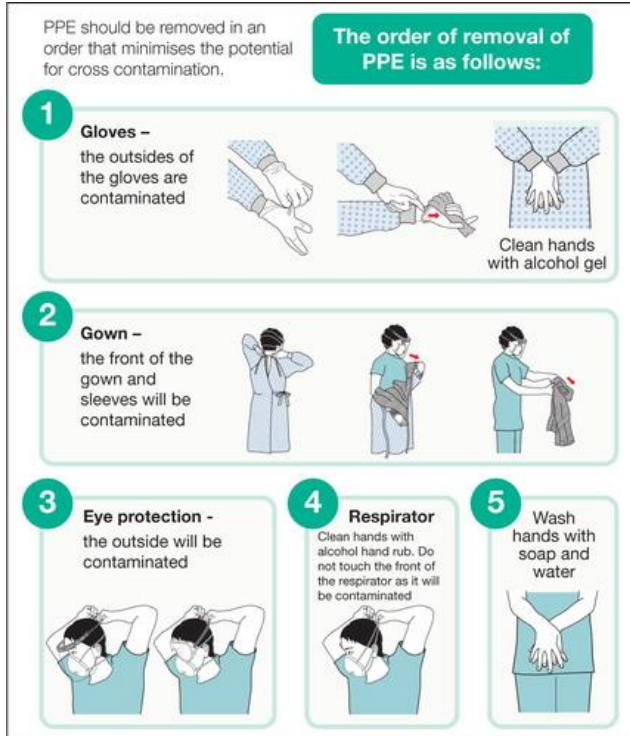

NOTICES

OHS REMINDERS